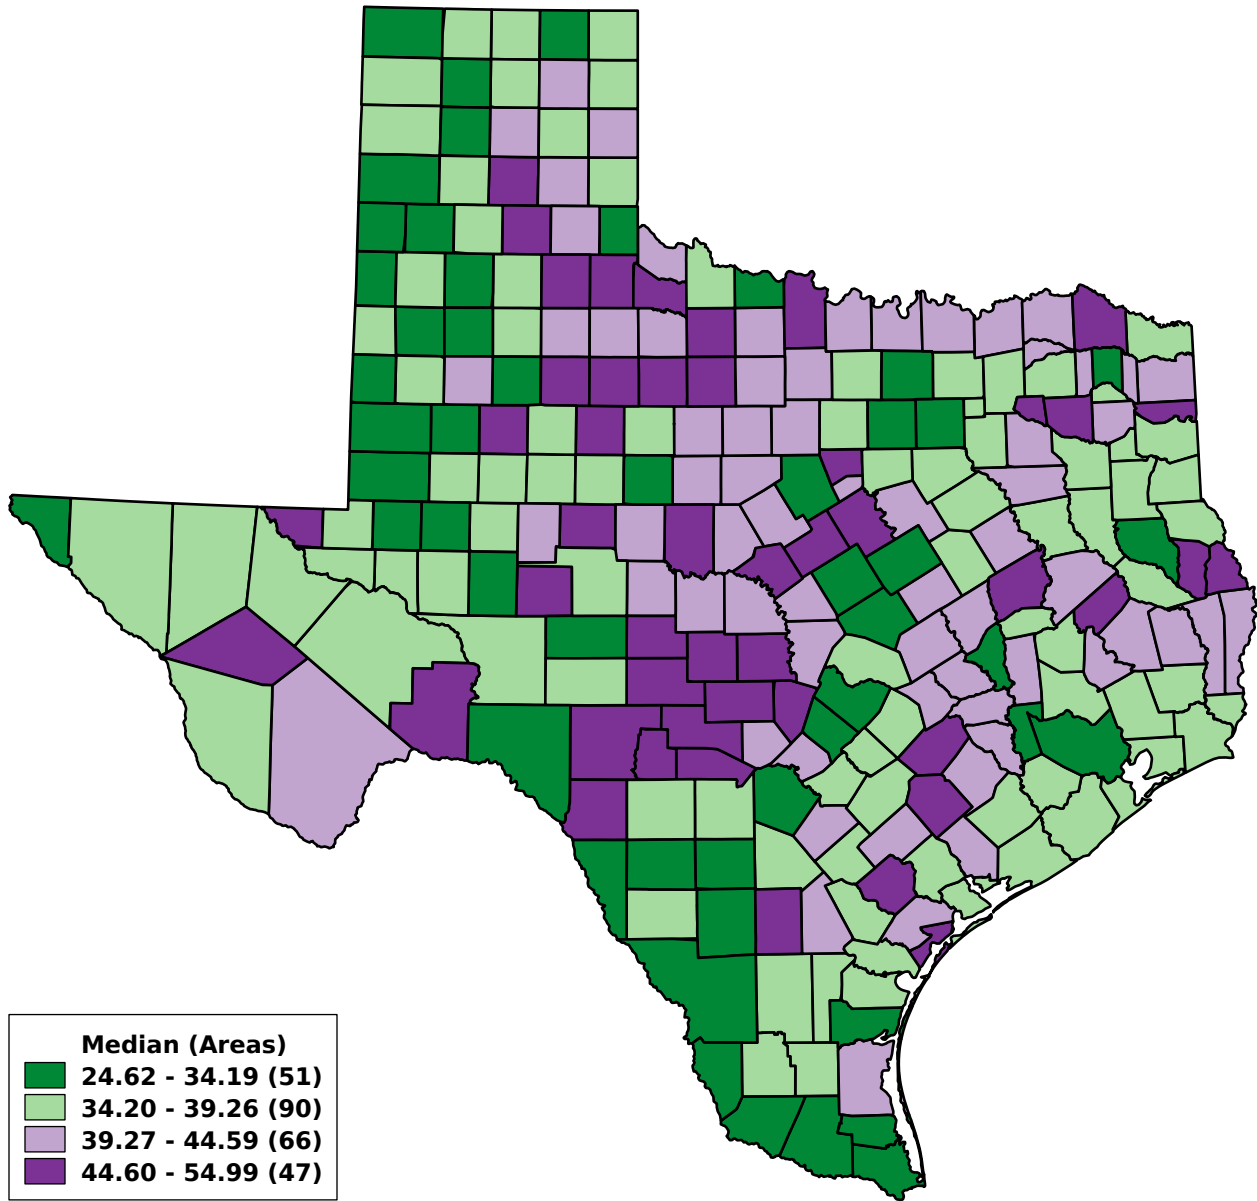

Texas Median Population Age Year: 2010

Unique ID, for keeping track of analyses: 808PGQBW
Compiled / run: Aug 7 2014 / Aug 8 2014 (1 s) (VitalWeb Standard)
Range Type: Natural Breaks | Color Palette: Diverging Green-Purple
Data Scenario: Texas County Level Population Data
Population data sources: Texas DSHS and Texas State Data Center