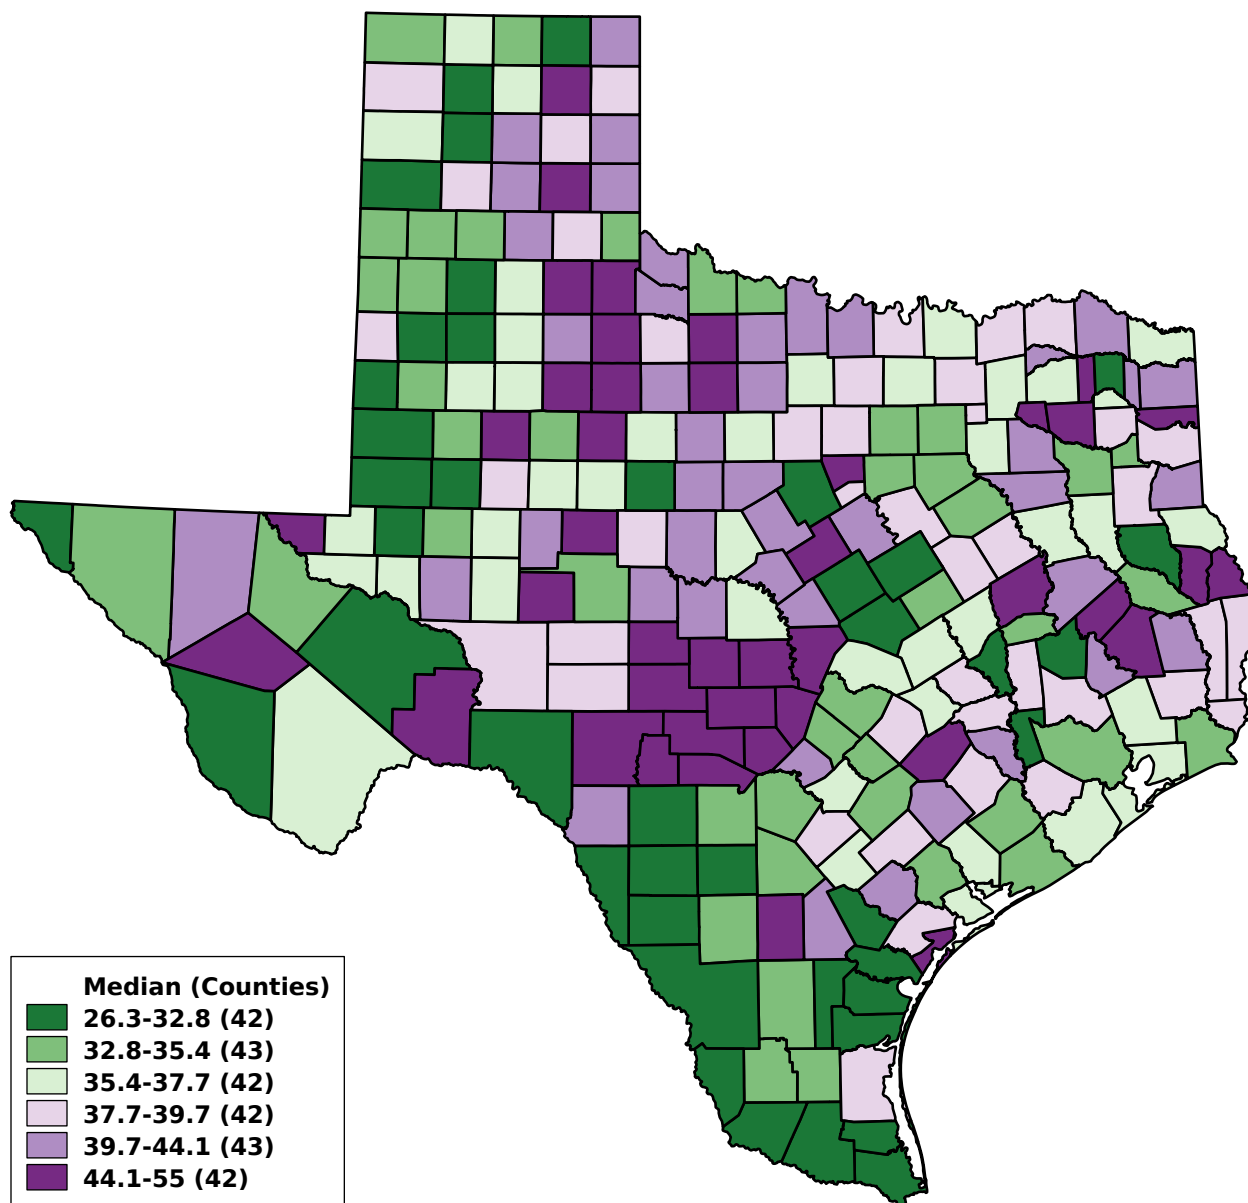

Texas Median Population Age (Years) Year: 2010

Unique ID, for keeping track of analyses: 830JPEMR
Compiled / run: Aug 29 2010 / Aug 30 2010 (1 second) (VitalWeb Standard)
Range Type: Equal # of Areas
Population data sources: Texas DSHS and Texas State Data Center