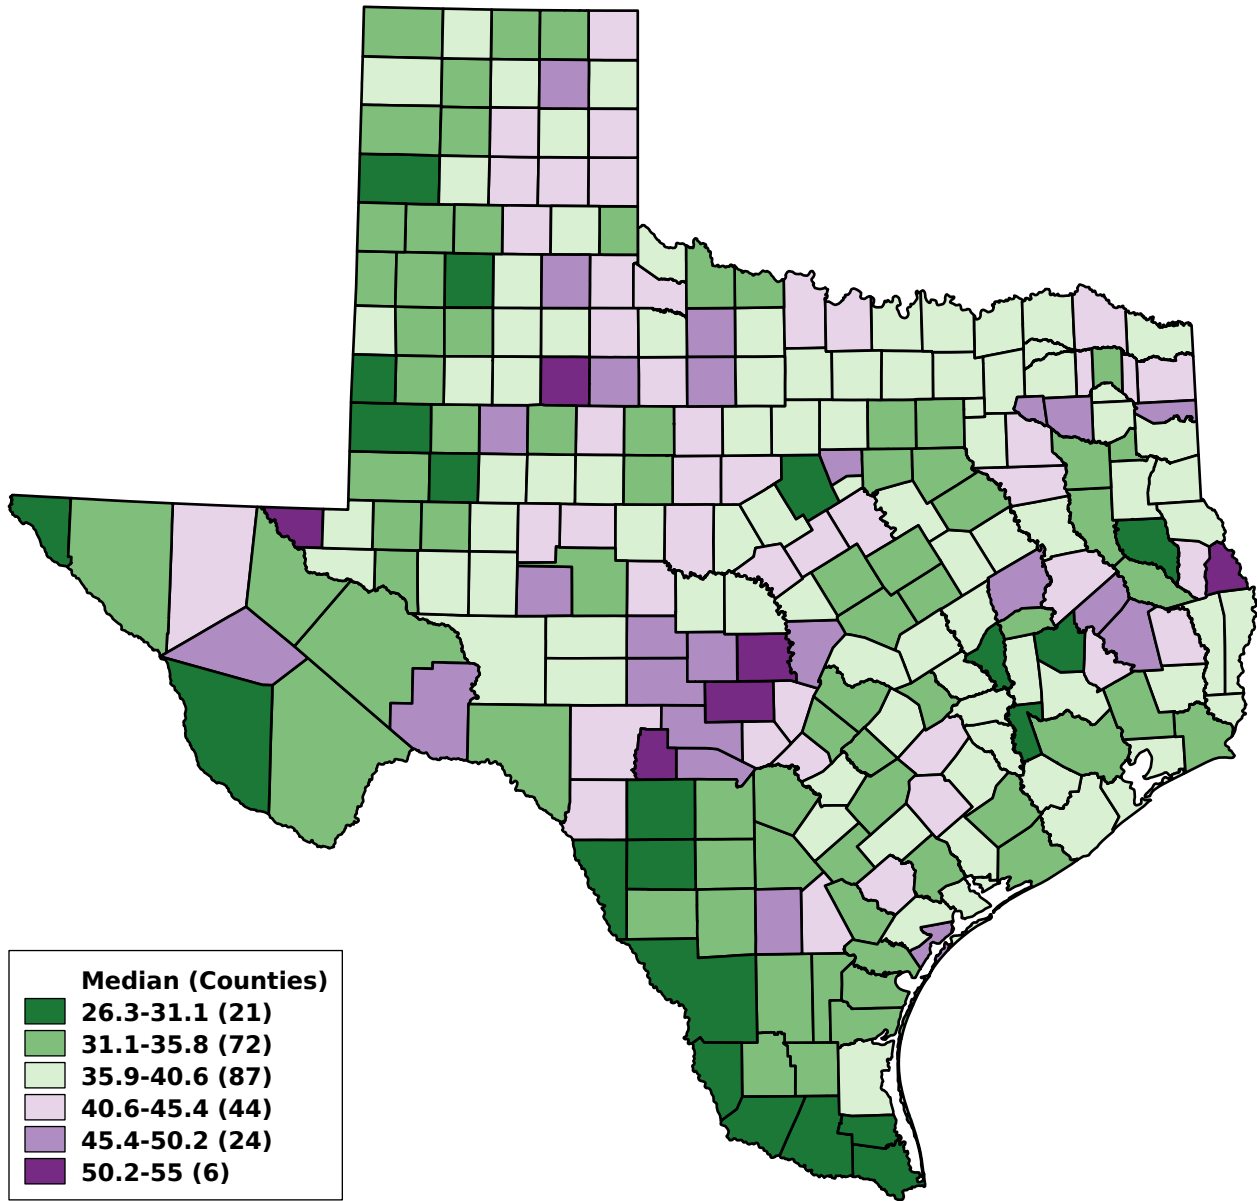

Texas Median Population Age (Years) Year: 2010

Unique ID, for keeping track of analyses: 830ABNXY
Compiled / run: Aug 29 2010 / Aug 30 2010 (1 second) (VitalWeb Standard)
Range Type: Equal Interval
Population data sources: Texas DSHS and Texas State Data Center