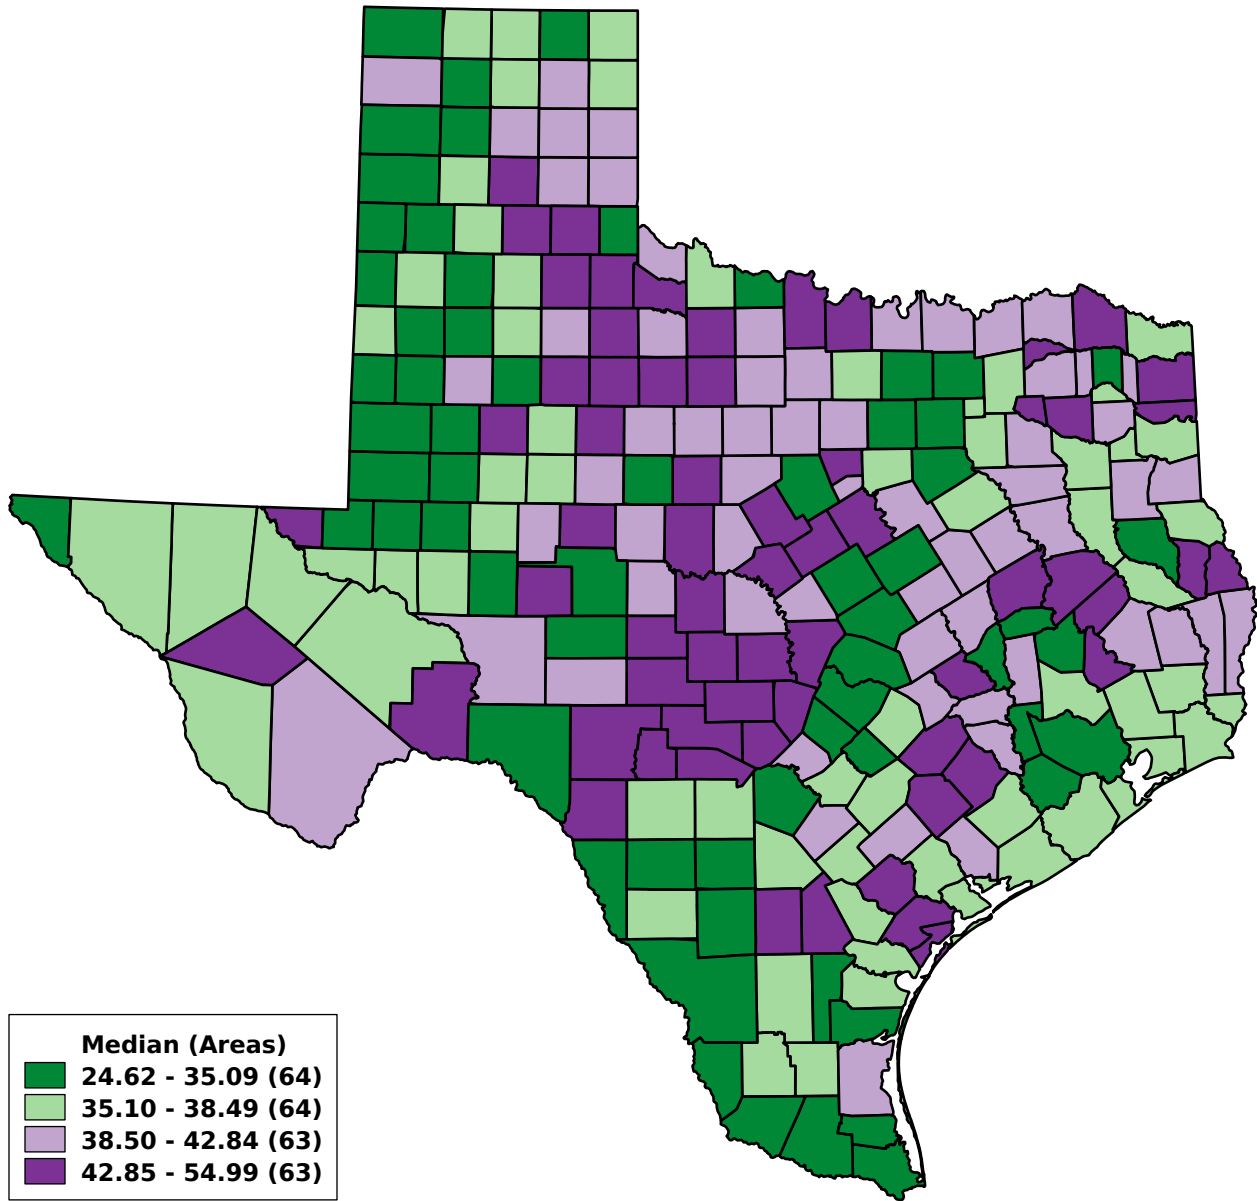

Texas Median Population Age Year: 2010

Unique ID, for keeping track of analyses: 808TWEMY
Compiled / run: Aug 7 2014 / Aug 8 2014 (1 s) (VitalWeb Standard)
Range Type: Equal Count | Color Palette: Diverging Green-Purple
Data Scenario: Texas County Level Population Data
Population data sources: Texas DSHS and Texas State Data Center