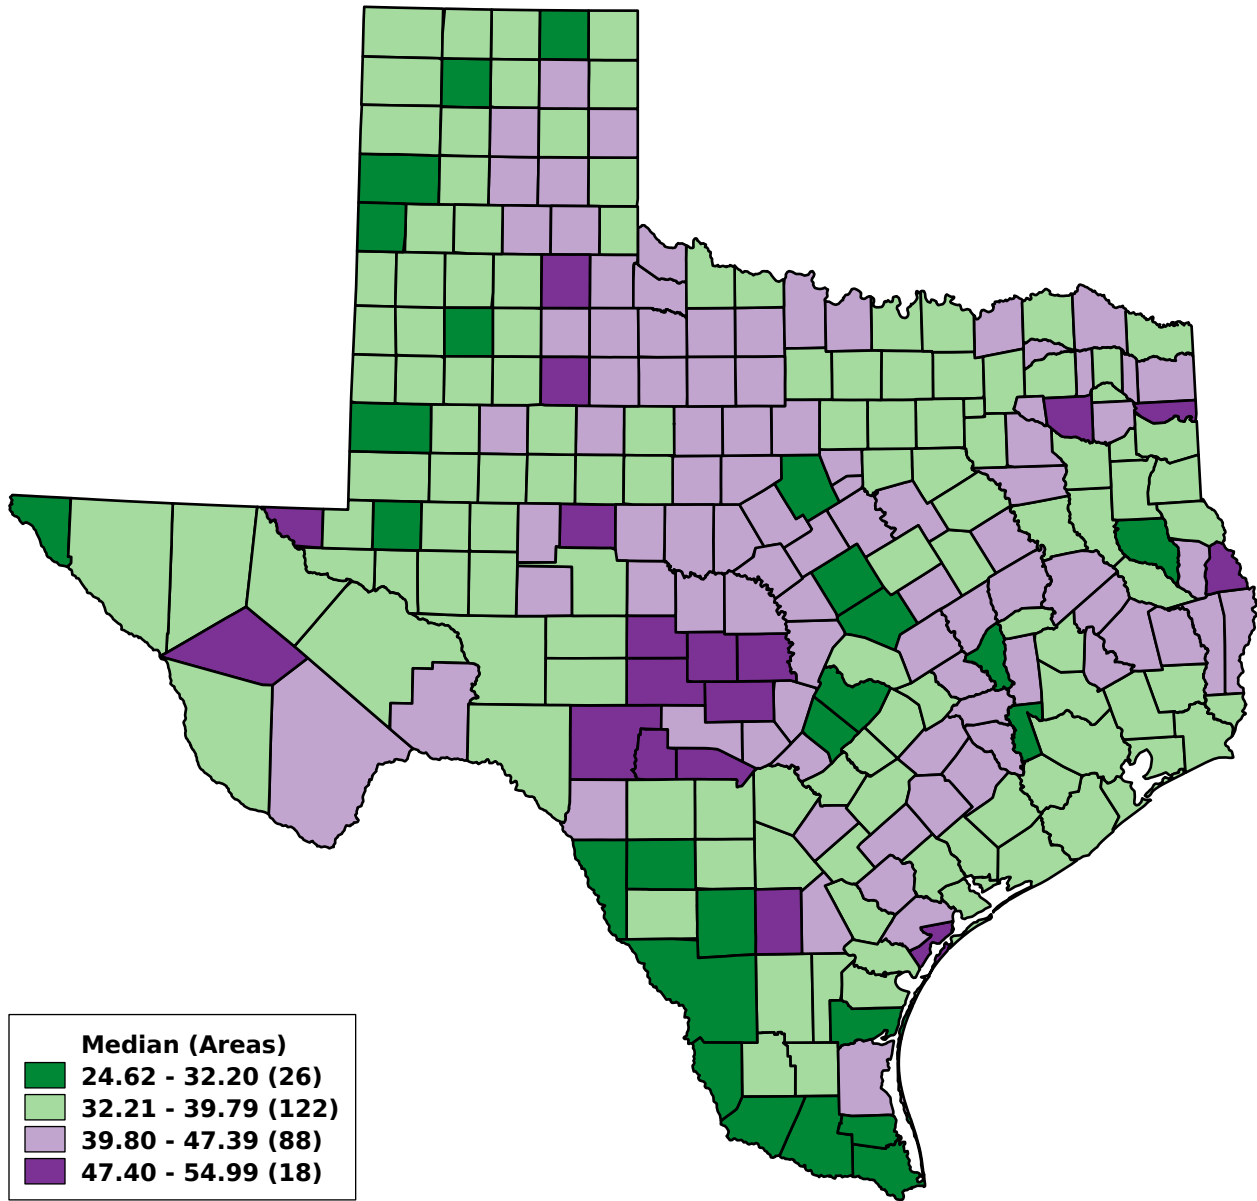

# Texas Median Population Age Year: 2010

Unique ID, for keeping track of analyses: 808QPXPA  
Compiled / run: Aug 7 2014 / Aug 8 2014 (1 s) (VitalWeb Standard)  
Range Type: Equal Interval | Color Palette: Diverging Green-Purple  
Data Scenario: Texas County Level Population Data  
Population data sources: Texas DSHS and Texas State Data Center